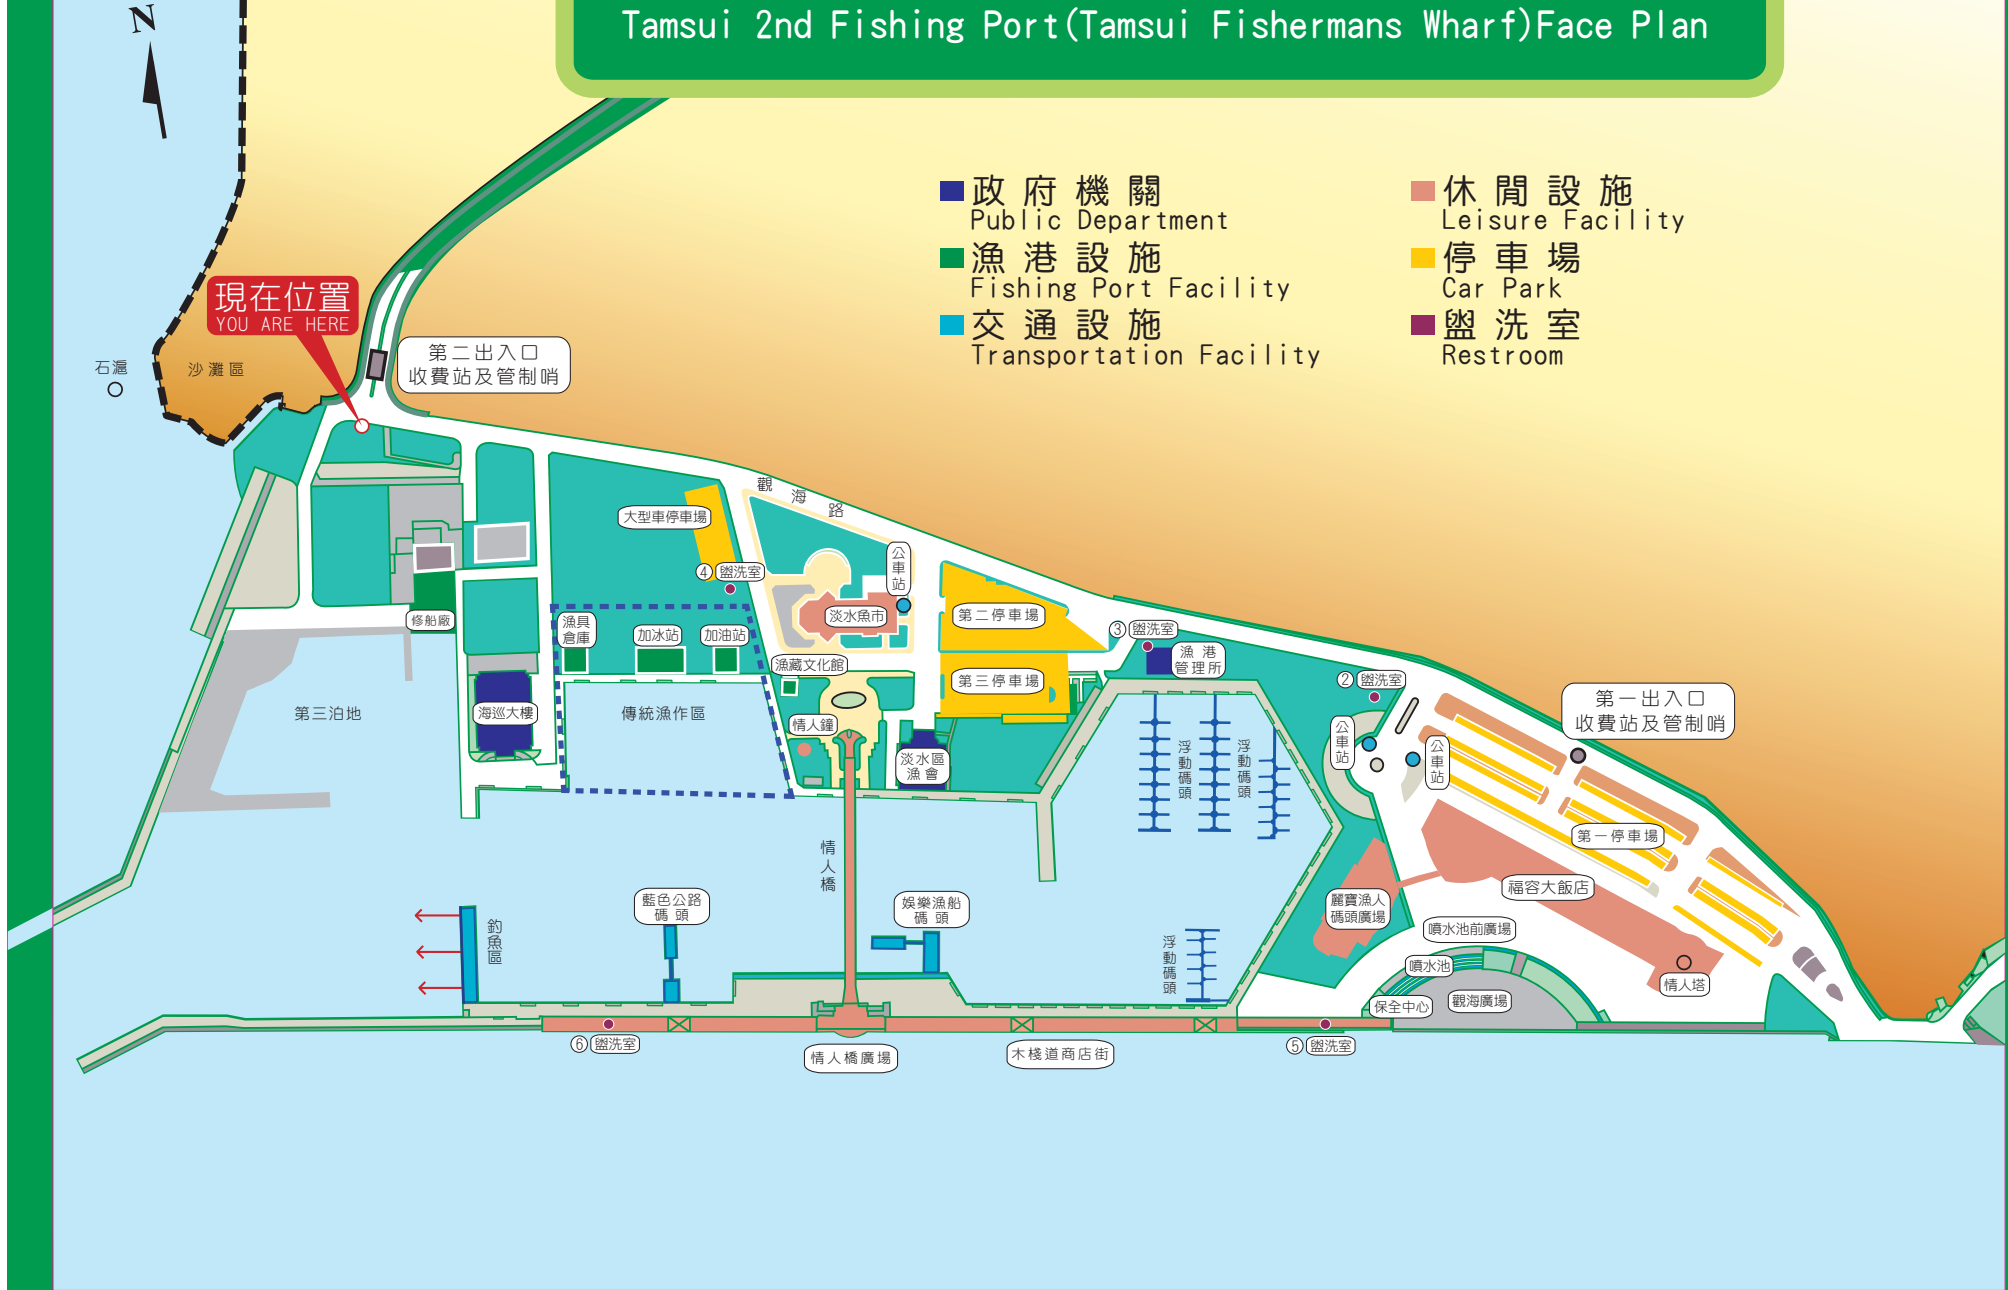

淡水第二漁港(淡水漁人碼頭)平面示意圖

Tamsui 2nd Fishing Port (Tamsui Fishermans Wharf) Face Plan

- 政府機關
Public Department
- 漁港設施
Fishing Port Facility
- 交通設施
Transportation Facility
- 休閒設施
Leisure Facility
- 停車場
Car Park
- 盥洗室
Restroom