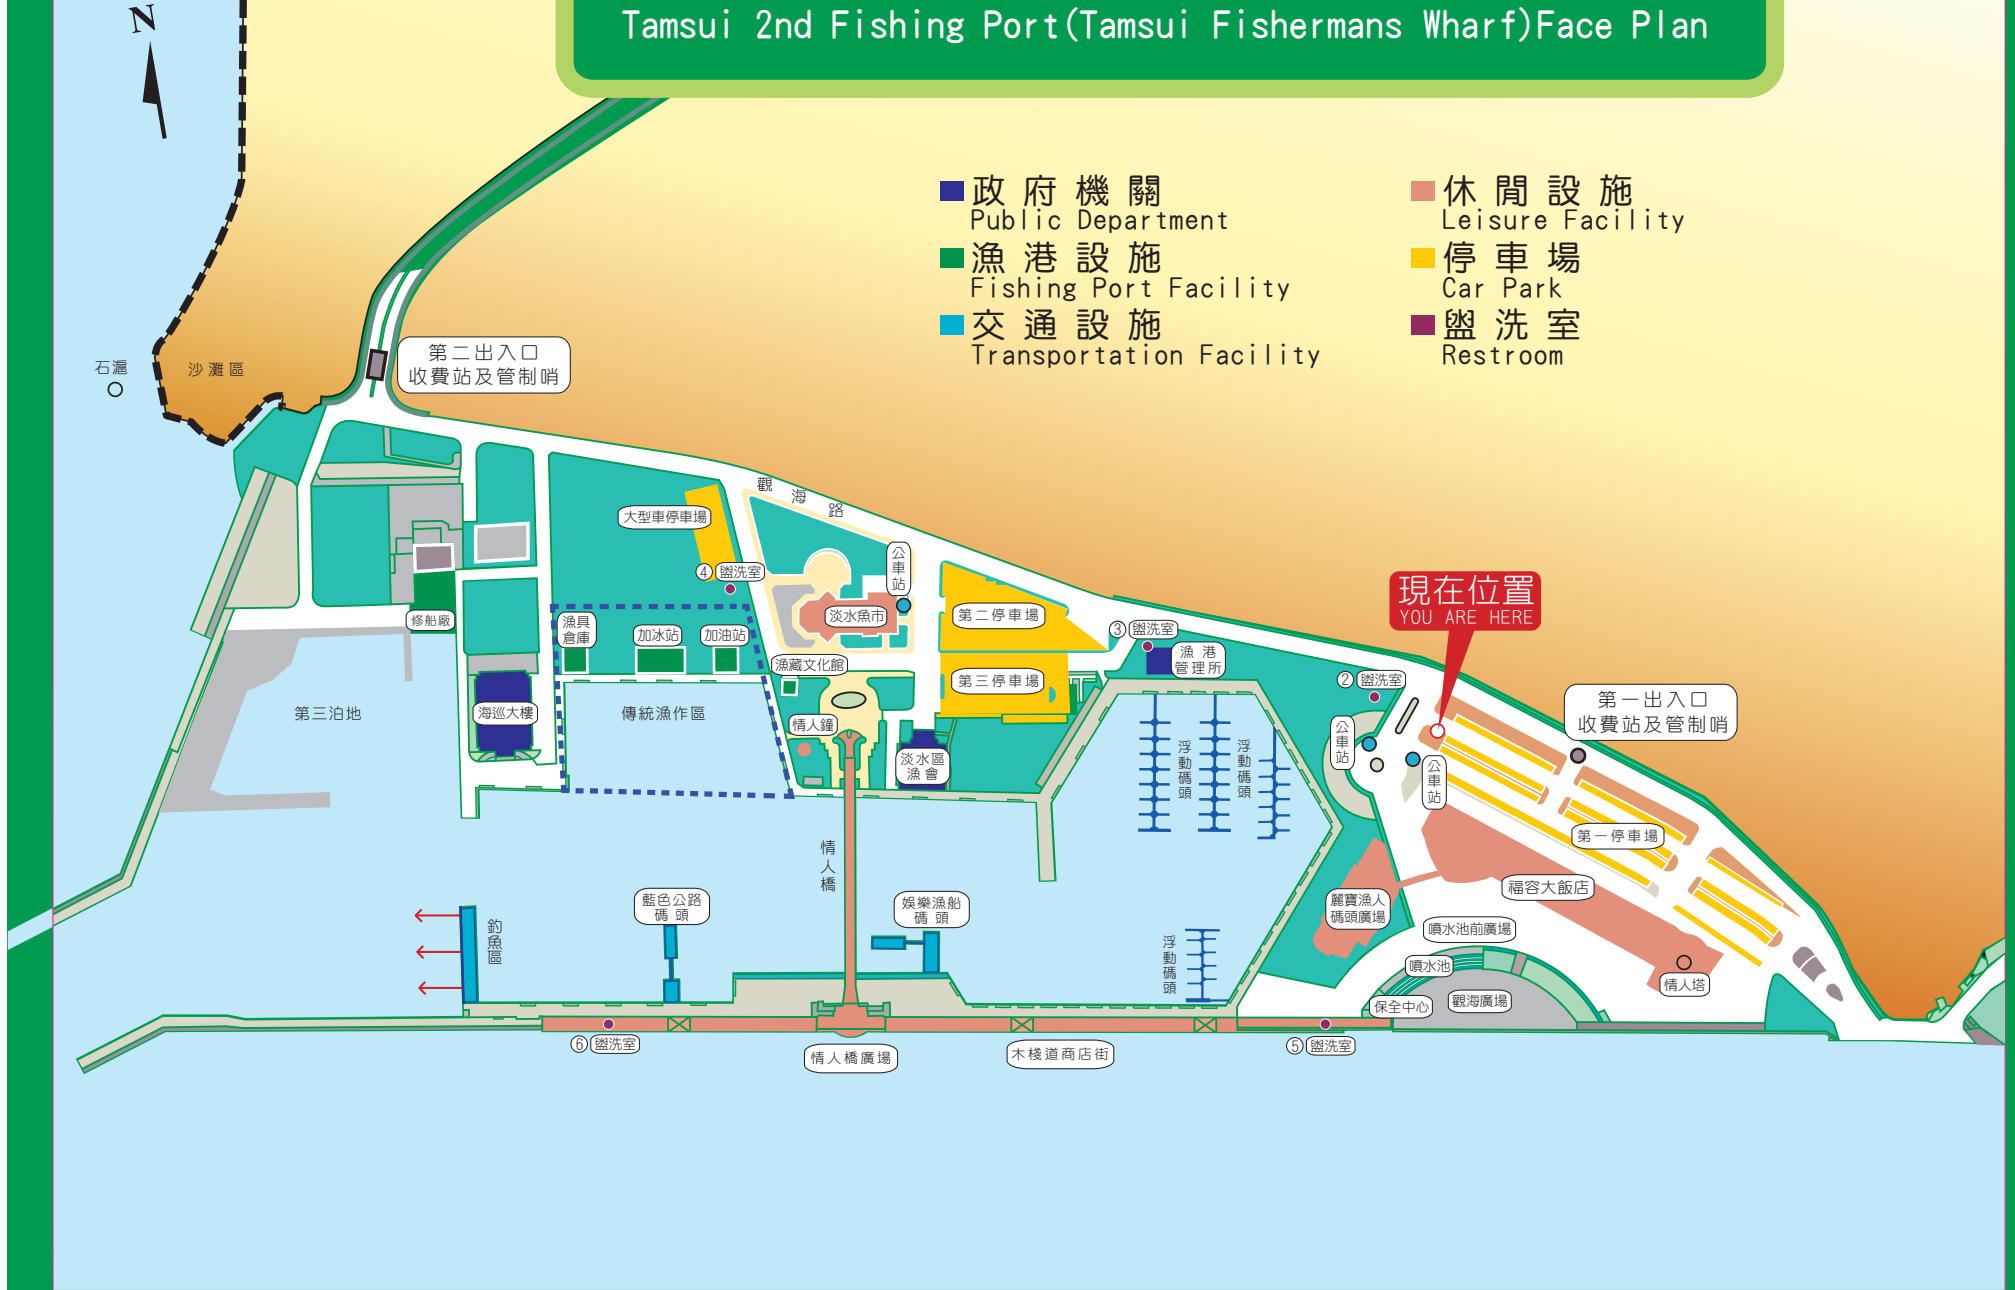

淡水第二漁港(淡水漁人碼頭)平面示意圖

Tamsui 2nd Fishing Port (Tamsui Fishermans Wharf) Face Plan

- 政府機關
Public Department
- 漁港設施
Fishing Port Facility
- 交通設施
Transportation Facility
- 休閒設施
Leisure Facility
- 停車場
Car Park
- 盥洗室
Restroom